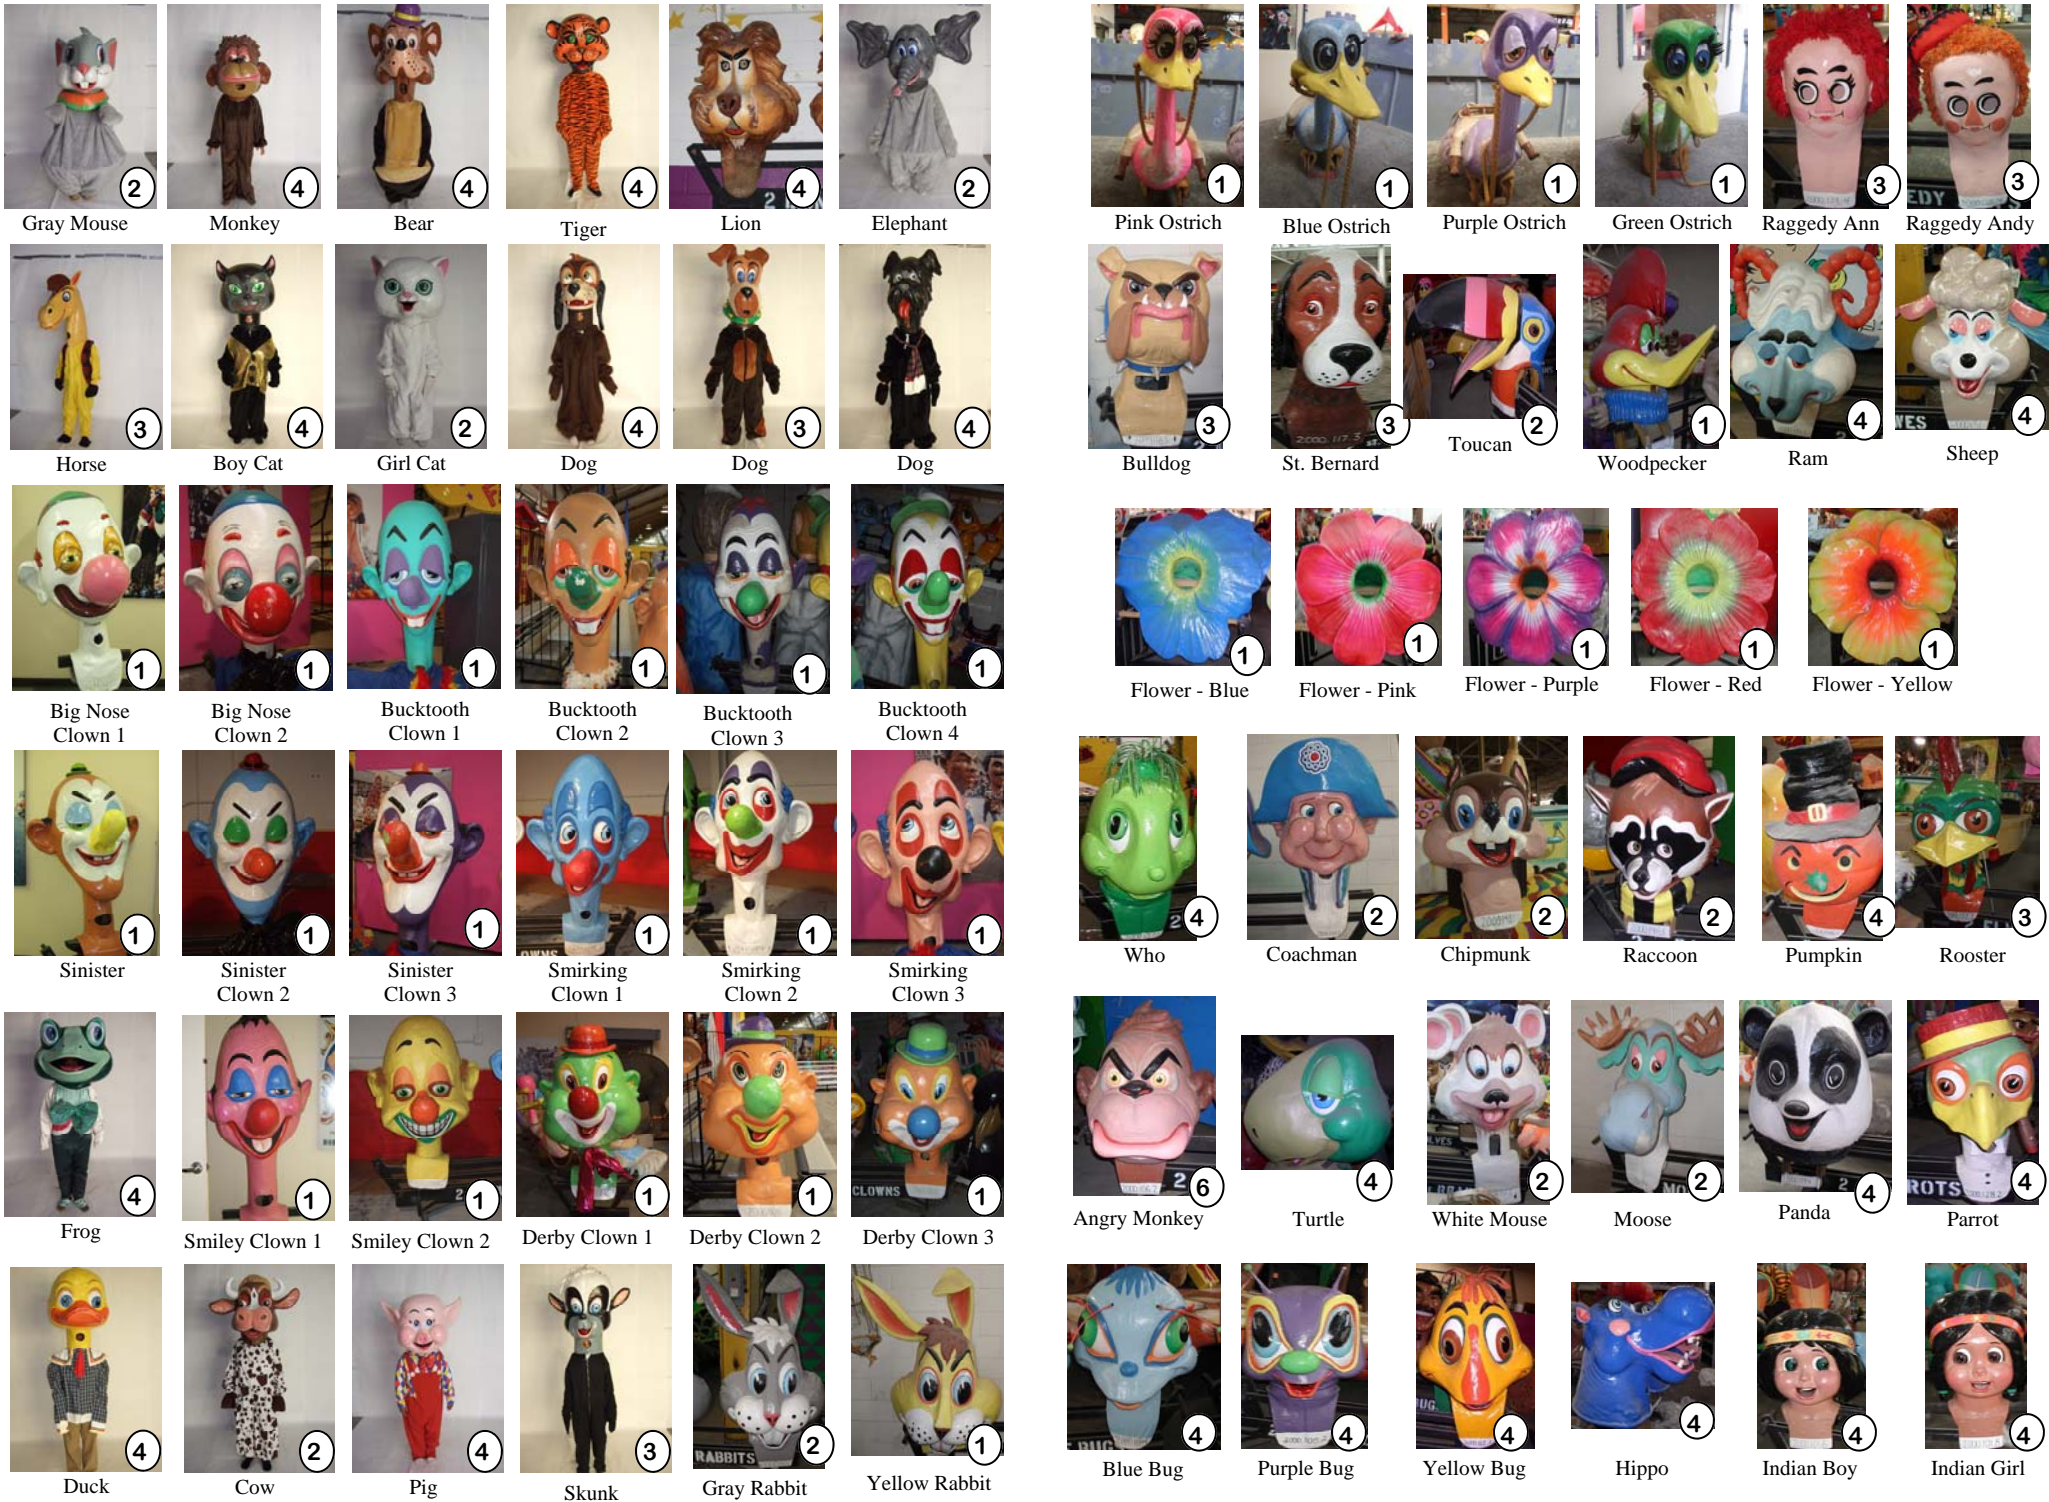

Papier-Mache Head Choices

Fill in the 1st and 2nd choice on your enrollment form with the name of the head you would *prefer* to wear in the parade. Please be aware that head selection is first come first serve, with each head fitting differently. Head choices are NOT confirmed until a costume fitting is done at the parade studio. **Costume fittings will be held in October 2010.** While there are duplicates of some of our heads, most are unique and one of a kind. Quantities of each costume are noted in the circle. Schedule your head fitting early to ensure you get your preferred head.

Italian Girl Japanese Girl Polish Girl Scottish Girl Spanish Girl Mexican Girl

Gray Mouse

Monkey

Bear

Tiger

Lion

Elephant

Pink Ostrich

Sheep

Big Nose Clown 1

Big Nose Clown 2

Bucktooth Clown 1

Bucktooth Clown 2

Bucktooth Clown 3

Bucktooth Clown 4

Flower - Blue

Flower - Pink

Flower - Purple

Flower - Red

Flower - Yellow

Sinister

Sinister Clown 2

Sinister Clown 3

Smirking Clown 1